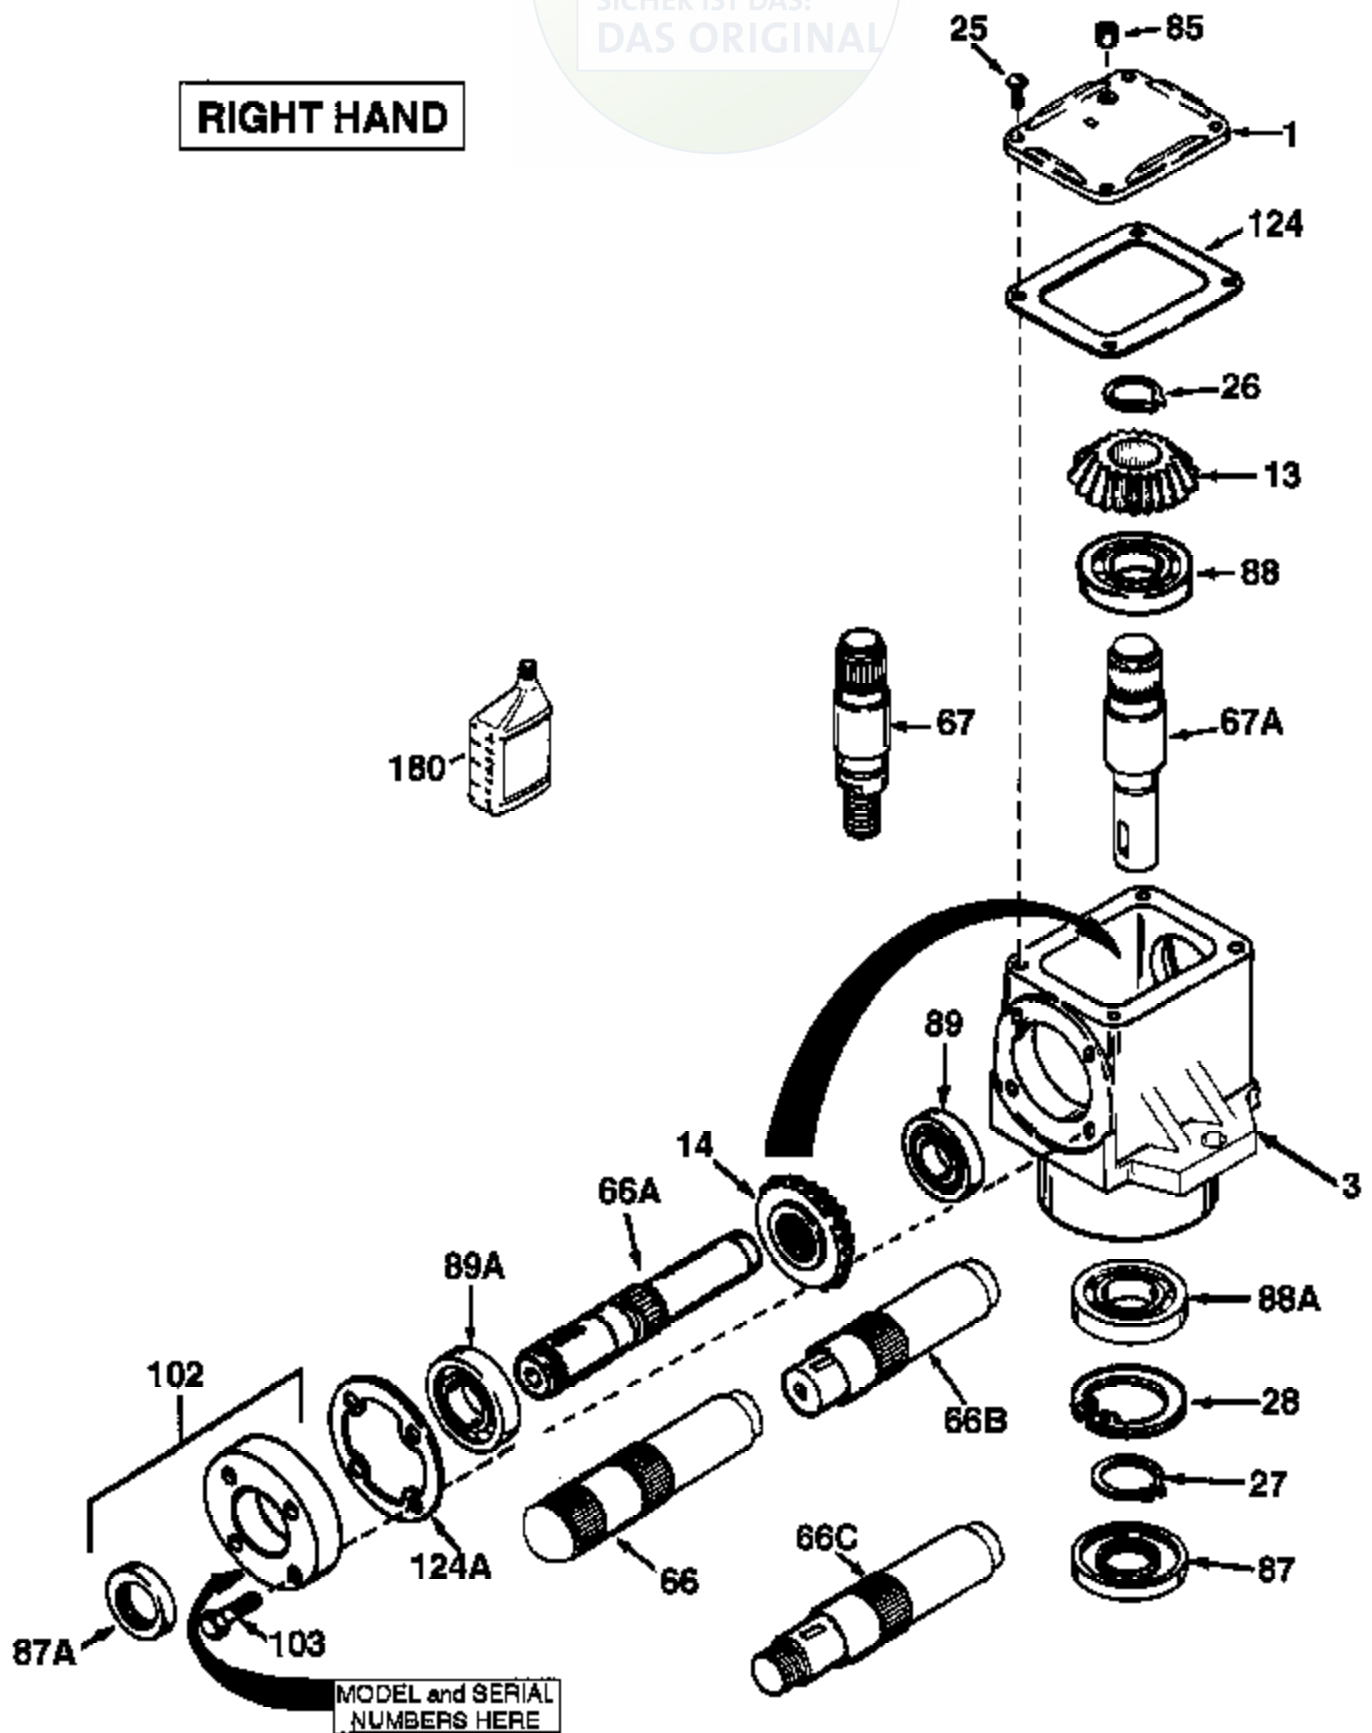

JOIST

SICHER IST DAS:
DAS ORIGINAL

RIGHT HAND

Ref #	Part Number	Qty	Description
1	772067	1	Right Angle Drive Head Cover
3	770124	1	Right Angle Drive Housing
13	778101A	1	Bevel Gear (17 teeth-steel)
14	778101A	1	Bevel Gear (17 teeth-steel)
25	792025	4	Screw 10-24 x 1/2"
26	788018	1	Retaining Ring
27	788079	1	Retaining Ring
66A	776438	1	Input Shaft (4.492" long)
67	776429	1	Output Shaft (4.259" long)
85	792039	1	Pipe Plug 1/8-27
87	788082	1	Oil Seal
87A	788031	1	Oil Seal 7/8"
88A	780177	1000-1000-082A Page 2 of 2	Ball Bearing (.9838)
88	780174	Peerless	Ball Bearing (.9838)
89	780024	1	Ball Bearing (.7495)
89A	780034	1	Ball Bearing (.8745)
102	786029	1	Retainer Cap & Seal (Incl. 87A & 103)
103	792026	4	Bolt 1/4-20 x 7/8"
124A	788030B	1	Retainer Gasket
124	788028	1	Gasket
180	730229A	1	Gear Oil 80W90